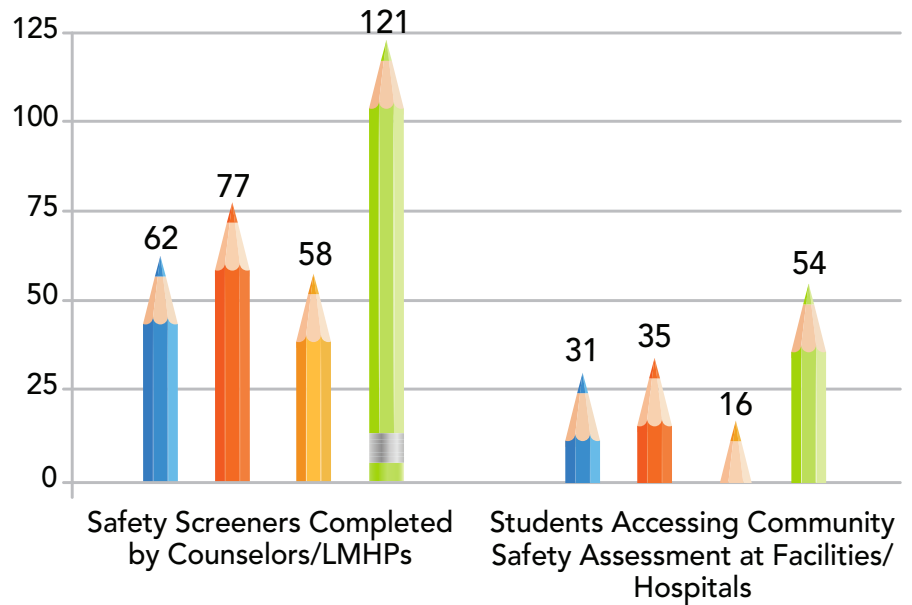

MHP TO DSEF

"This is absolutely a student who would NOT have had the means or family support to secure services anywhere else."

COUNSELOR TO DSEF

"A current student was with Stephanie during her freshman year for anxiety. This student's situation was so bad that when she came to us that she had been home-schooled for most of 8th grade because her anxiety wouldn't allow her to come to school. For the beginning of her 9th grade year, she spent many days with me in the counseling office. Once she started seeing Stephanie in 9th grade, she turned into a new person. She is calm and much more confident. While she still has bouts of anxiety, she has the skills to handle them most of the time. When she can't handle it, she comes to the counseling center to get refocused and then is able to return to class quickly. The progress in her is amazing!!!"

DSISD Mental Health Data Trends (2017-Present)

COUNSELOR TO DSEF

"I have a student who graduated in 2020 and was in a really abusive home. Since she was 18, there was nothing that was being done to help her. I got her in with Stephanie and I just heard from her. She told me that we literally saved her life by giving her hope, strength and the knowledge that people really cared. Stephanie, our MHP was incredible with her and built such a relationship with her that she even asked for a letter of recommendation from Stephanie. She wants to help others like she was helped."