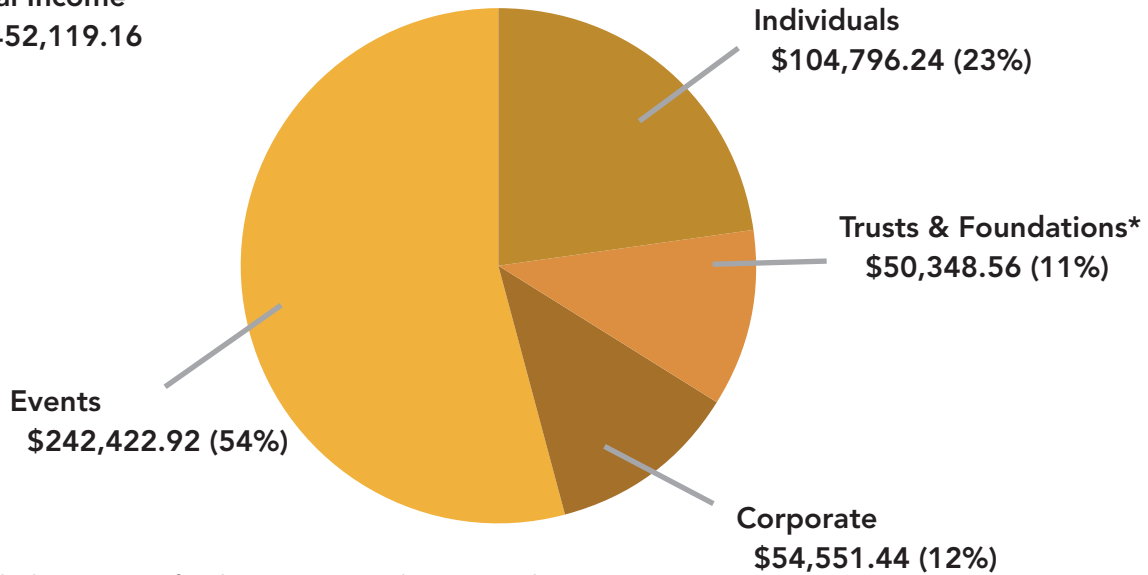

Financials 2020-2021

REVENUE

Total Income
\$452,119.16

*Includes LeFevre funds, Amazon Smile, PPP, and interest income

EXPENSES

Total Expenses
\$429,706.56

*Includes Mental Health Services Initiative, Nick LeFevre Community Youth Fund and various school support