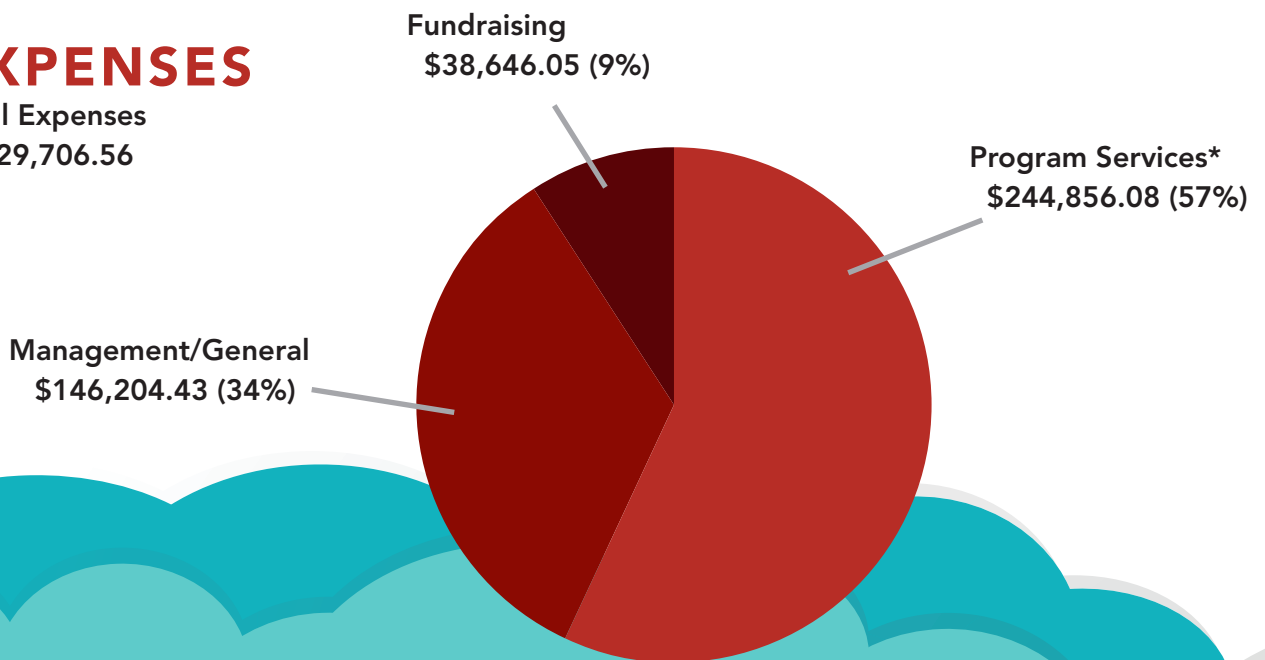

Financials 2020-2021

REVENUE

Total Income
\$452,119.16

*Includes LeFevre funds, Amazon Smile, PPP, and interest income

EXPENSES

Total Expenses
\$429,706.56

*Includes Mental Health Services Initiative, Nick LeFevre Community Youth Fund and various school support